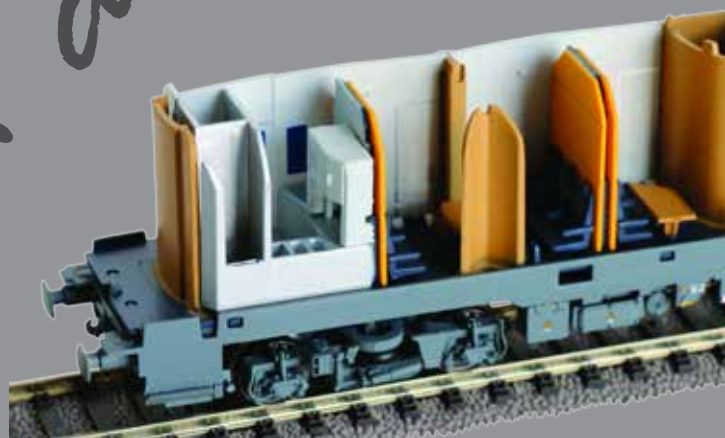

L.S. Models
Exclusive

L.S. MODELS SPRL - BELGIQUE
RUE BOSFAGNE 31
B-4950 SOURBRODT

TEL + 32 (0)80 / 86 46 78
FAX + 32 (0)80 / 86 46 77

EDITEUR RESPONSABLE : DANIEL PIRON

<http://www.lsmodels.com>

Models
Design

MODELS & DESIGN
24 WÄMPELWEG
L-9980 WILWERDANGE

TEL + 352 / 69 19 07 425

CONCEPTION ET GRAPHISME : ORHAN YILDIRIM

info@lsmodels.com