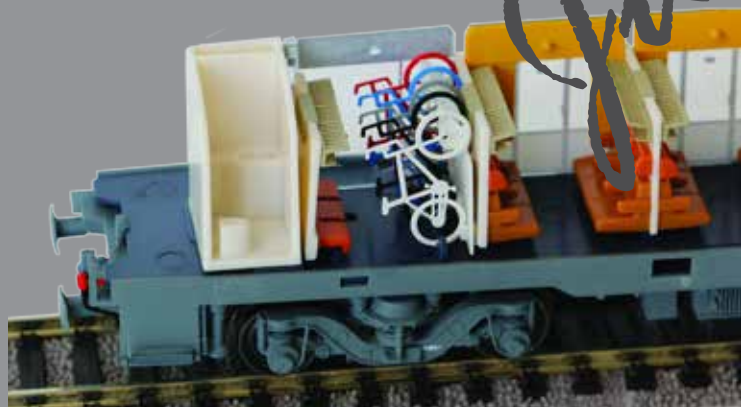

L.S. Models
Exclusive

L.S. MODELS SPRL - BELGIQUE
RUE BOSFAGNE 31
B-4950 SOURBRODT

TEL + 32 (0)80 / 86 46 78
FAX + 32 (0)80 / 86 46 77

EDITEUR RESPONSABLE : DANIEL PIRON

<http://www.lsmodels.com>

Models
Design

MODELS & DESIGN
24 WÄMPELWEG
L-9980 WILWERDANGE

TEL + 352 / 69 19 07 425

CONCEPTION ET GRAPHISME : ORHAN YILDIRIM

info@lsmodels.com