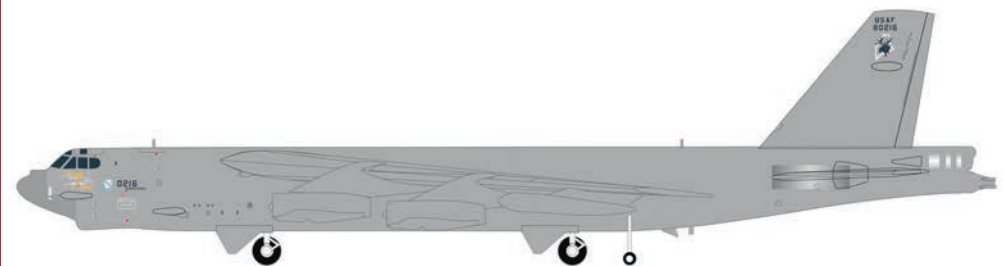

572002
U.S. Air Force Boeing B-52G Stratofortress - 42nd Bombardment Wing, Loring Air Base / Operation Desert Storm
4300th Bomb Wing (Provisional), Diego Cargia, Indian Ocean "Thunder Struck" – 58-0216

↔ 24,5 cm ⚡ (M) 1/200
89,95 €