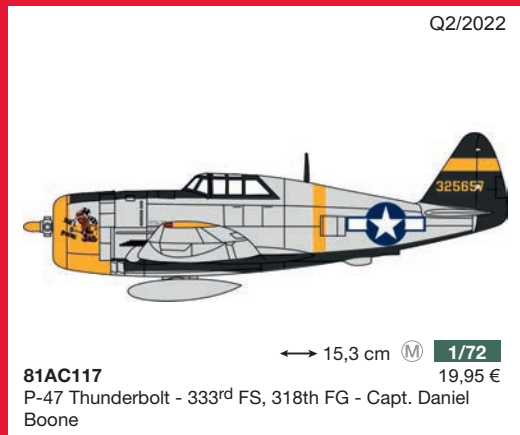

Q2/2022

↔ 13,0 cm  1/72
19,95 €

81AC112
Fiat G55 Centauro - Montefusco-Bonet Squadron 1944

Q1/2022

↔ 15,0 cm  1/72
19,95 €

81AC109
Boulton Paul Defiant – 264 Sqn., RAF Hornchurch 1940

Q2/2022

↔ 15,3 cm  1/72
19,95 €